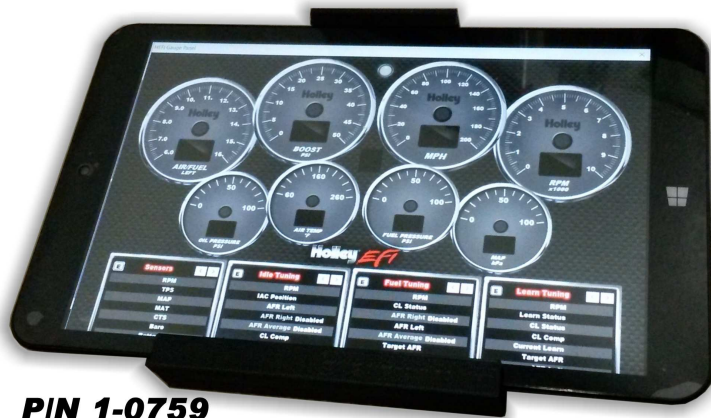

PIN 1-0757

FOR IMMEDIATE RELEASE

Contact: Dan Rudd
Phone: 321.972.8282
FAX: 321.972.5123
E-Mail: sales@mps racing.com
Web: www.mps racing.com

PIN 1-0759